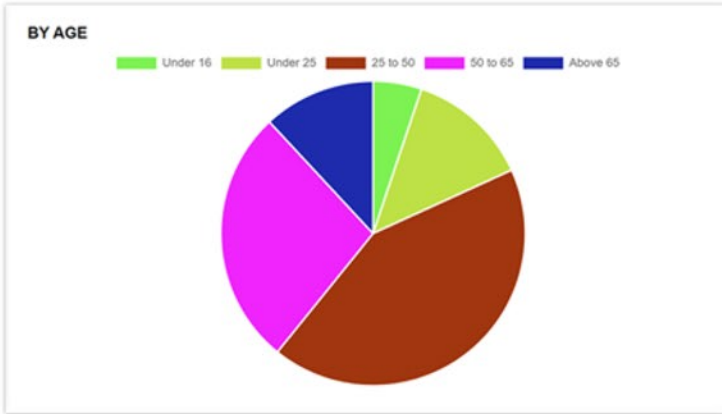

REVIEW THE BLUE ★★★★★

OVERALL OFFICER RATING

#	Officer	Rating	
1	Jacque Clouseau (M-55) White	★★★★☆	View
2	Dick Tracy (M-40) White	★★★★☆	View
3	Speedy Gonzales (M-38) Hispanic	★★★★☆	View
4	James Carter (M-35) Black	★★★★☆	View

PUBLIC PROFILES

888-600-7988

www.newinblue.com