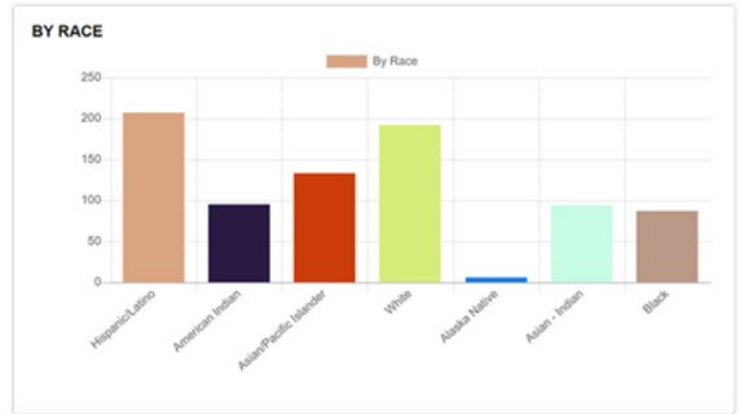

REVIEW THE BLUE ★★★★★

OVERALL OFFICER RATING

#	Officer	Rating	
1	Jacque Clouseau (M-55) White	★★★★☆	View
2	Dick Tracy (M-40) White	★★★★☆	View
3	Speedy Gonzales (M-38) Hispanic	★★★★☆	View
4	James Carter (M-35) Black	★★★★☆	View

PUBLIC PROFILES

888-600-7988

www.newinblue.com