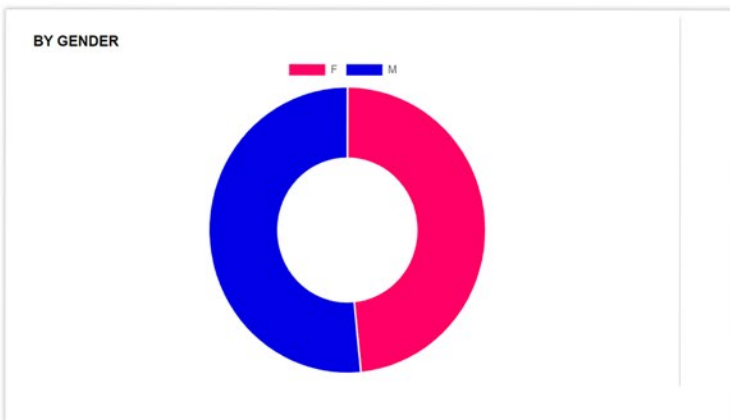

REVIEW THE BLUE ★★★★★

OVERALL OFFICER RATING

#	Officer	Rating	
1	Jacque Clouseau (M-55) White	★★★★☆	View
2	Dick Tracy (M-40) White	★★★★☆	View
3	Speedy Gonzales (M-38) Hispanic	★★★★☆	View
4	James Carter (M-35) Black	★★★★☆	View

PUBLIC PROFILES

888-600-7988

www.newinblue.com